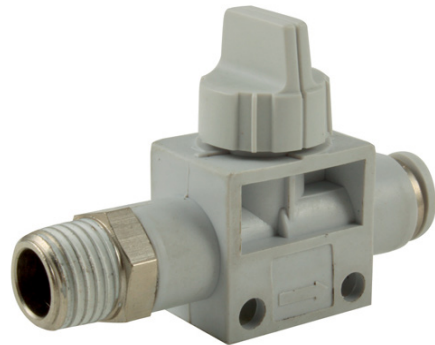

# PUSH-IN CONNECTORS PLASTIC

## VALVE MANUAL

### VALVE MANUAL BSPT PLASTIC

		
33006610	1/8"	1/8"
33006620	1/4"	1/8"
33006630	1/4"	1/4"
33006640	1/4"	3/8"
33006650	3/8"	3/8"
33006660	1/2"	3/8"
33006710	1/2"	1/2"

### VALVE MANUAL PUSH-IN / BSPT PLASTIC

		
33006720	6	1/8"
33006730	6	1/4"
33006740	6	3/8"
33006810	8	1/8"
33006820	8	1/4"
33006830	8	3/8"
33006840	10	1/4"
33006850	10	3/8"
33006860	10	1/2"
33006910	12	1/4"
33006920	12	3/8"
33006930	12	1/2"